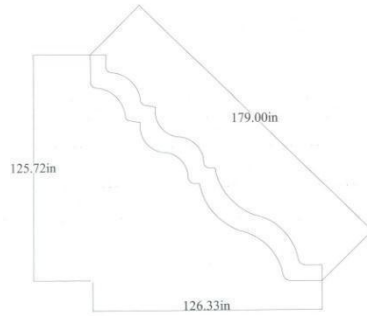

NIKE

GLORIA

EPS R43.00 / 2M

Vat Incl